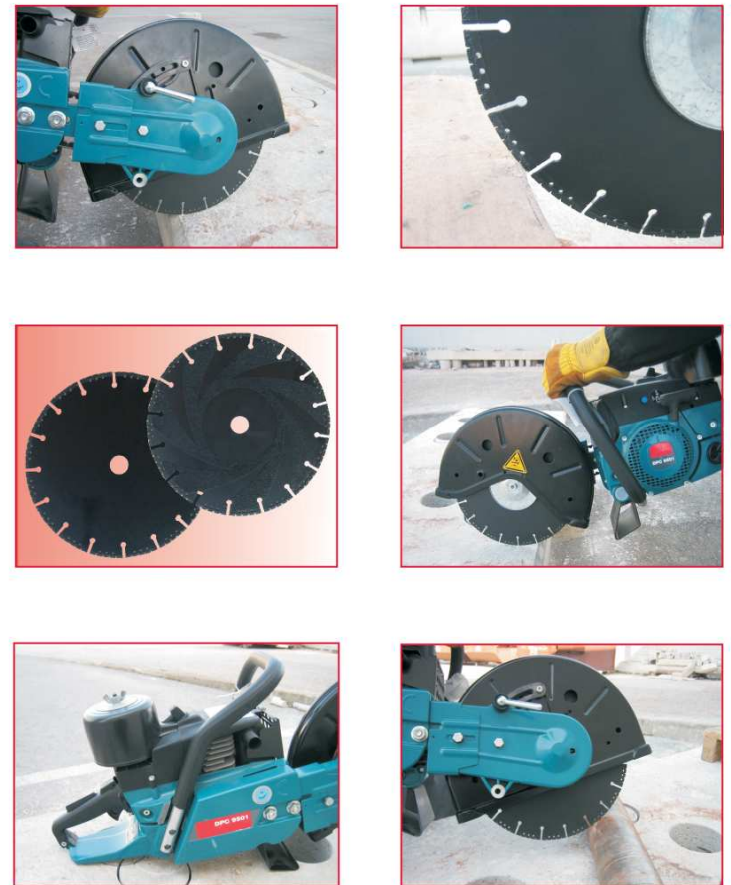

RESCUE BLADES

www.solgadiamant.com

Compositor Bach, 48
08191 Rubí (Barcelona)
Spain
Tel. +34 93 588 44 00 · Fax +34 93 697 24 42
E-mail: comercial@solgadiamant.com

SOLGA
DIAMANT

SOLGA