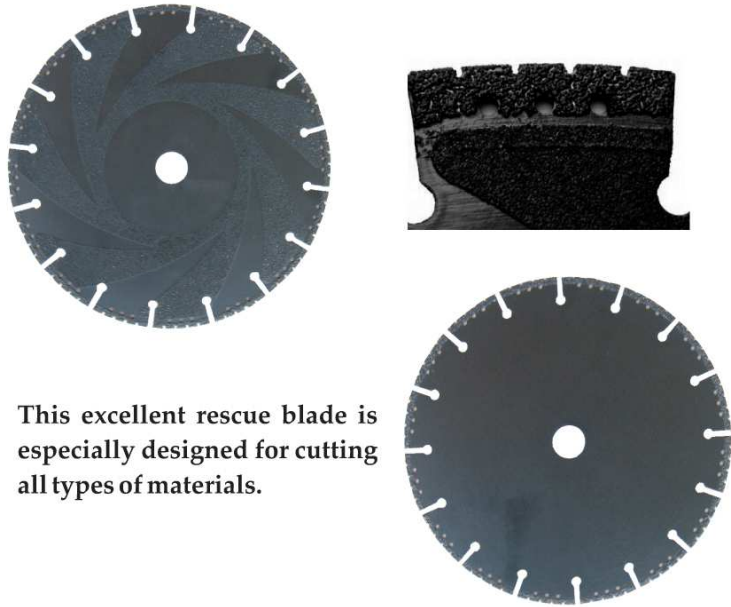

RESCUE BLADES

Extremely fast dry cutting
Cuts almost anything

This excellent rescue blade is especially designed for cutting all types of materials.

Applications:

Concrete **Cast Iron** Masonry **Stone** Brick **Wood** Copper
Fiber Board Rebar **Ductile Iron** Stucco **PVC Pipe** HDPE